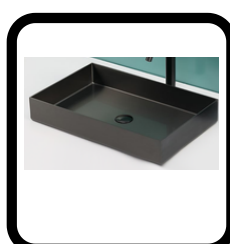

LUX-SSUR400A1-CP

Stainless Steel Round  
400mm Counter Top Basin  
Gunmetal

LUX-SSUR400A1-GM

Stainless Steel Rectangle  
Counter Top Basin  
Copper 500 x 380mm

LUX-SSUR5038A1-CP

Stainless Steel Rectangle  
Counter Top Basin  
Gunmetal 500 x 380mm