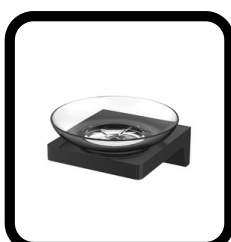

D0480271DH

Double Towel Rail 650mm

D0280272DH

Tissue Holder

D0680270DH

Robe Hook

D0380270DH

Soap Holder