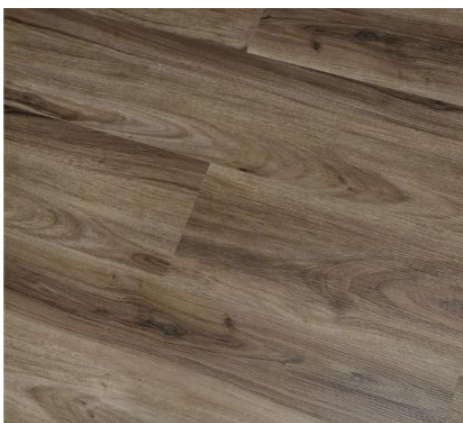

**Boston Hybrid Flooring Range - 1524 x 228 x 7mm**

**Aced Lead**

**Iridescent Mist**

**Lime Oak**

**Natural Blackbutt**

**Natural Wood**

**Novel Taupe**

**Rich Cocoa**

**Tasman Spotted Gum**