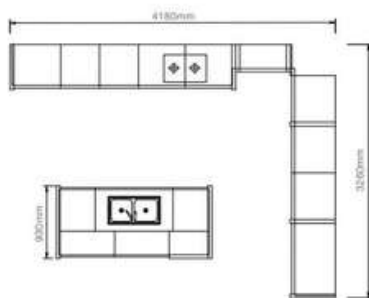

SAMPLE

SECRET GARDEN PLCC21043

Lacquer

Door Style: YMK148A/B, YMK001, YMK150A/B
Door Finish: Matte Lacquer PWMK5001, PWMK2112
Countertop: PWTE008