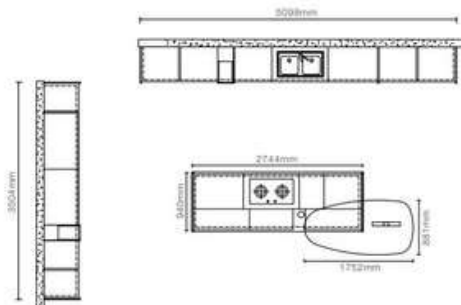

GOETHE PLCC22001

Sintered Surface

Door Style: YME017, YME018, YMG159

Door Finish: PWM0013, PWM0258

Countertop: YTE001A, PWTE0030