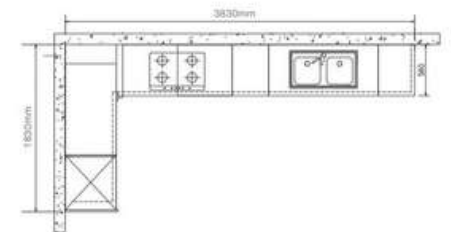

ELLIS PLCC20093

Style: Nordic

Door Style: YMA001
 Door Finish: Melamine PWWA0131, PWWA0113
 Countertop: PWTY101B

With various space levels and its simple layout set up, stylish wood grain texture and pure white door panels make up a harmonious scene, which conveys a sense of elegance and comfort. Chests of wood grain drawers reinforces its Nordic style. Its wall-mounted system also serves a practical purpose in terms of optimizing the space utilization and enriching its functionalities.