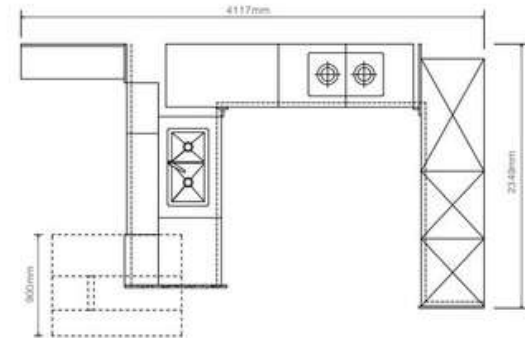

LEYAH PLCC22011

Sintered Surface

Door Style: YME015, YME016, YME019, YMN052
 Door Finish: PWM0020, PWMN3066
 Countertop: YTS005A, PWTY2020

LIGHT AND SHADOW PLCC21406

PET

Door Style: YMP001, YMP027
 Door Finish: PET PWMP2010
 Countertop: PWTE0006