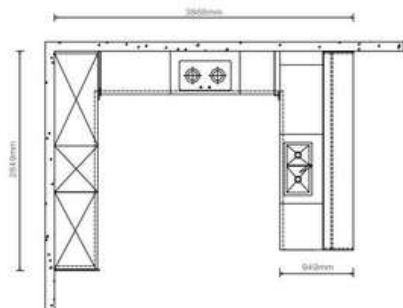

MAESTRO PLCC23030

PET

Door Style: YMD077, YMG231
Door Finish: PWMP2031, PWMP2030
Countertop: PWTE0048