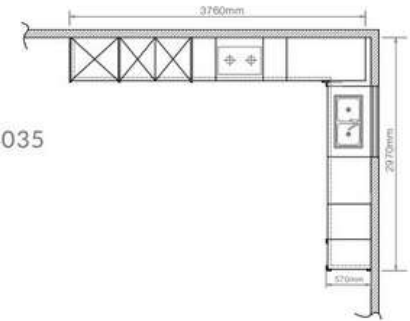

NICAEA PLCC14035

PP Foil

Door Style: YMD007
Door Finish: PP Foil PWMD0005
Countertop: PWTY1011

People who live in the teeming city now tend to seek a simpler and happier life, clinging to "Back to nature, back to origin" living philosophy. Nicaea is the type of kitchen that every family desires. The antique and delicate solid wood leads you closer to nature, bringing you back to the old times, and casting an air of gentility and elegance to your house.