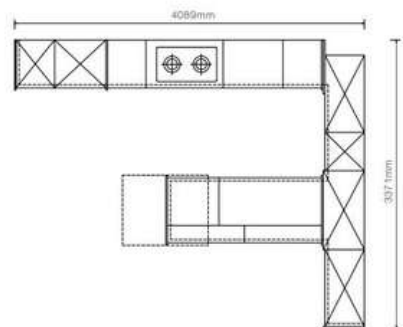

TITIAN PLCC22196

Spray Lacquer

Door Style: YMK185A/YMK186A, YMK001G
Door Finish: Spray Lacquer PWMK7004, PWMK7021
Countertop: PWTE0031