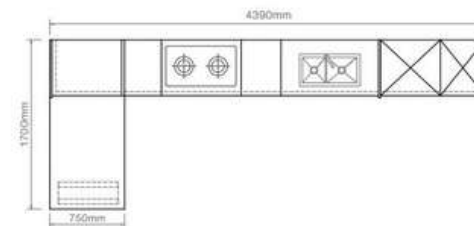

Our relentless pursuit of modernism and minimalism in design, is a tribute to Gluck's attitude towards his music. That is to stay true and simple. Golden oak grain coupled with matte plain stone texture, creates a warm look for the house, add a touch of sophistication and elegance. The company of a good kitchen can restore your mind to tranquility and sedateness.