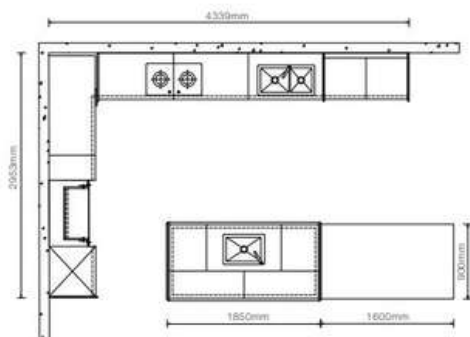

GLENDURGAN PLCC23022

Spray Lacquer

Door Style: YMH107, YMH108, YMH109, YMH001

Door Finish: PWMH0070, PWMH0071

Countertop: PWTY1111

GLUCK PLCC21412

Melamine

Door Style: YMA001

Door Finish: Melamine PWMA0256, PWMA0257

Countertop: PWTY1077

Our relentless pursuit of modernism and minimalism in design, is a tribute to Gluck's attitude towards his music. That is to stay true and simple. Golden oak grain coupled with matte plain stone texture, creates a warm look for the house, add a touch of sophistication and elegance. The company of a good kitchen can restore your mind to tranquility and sedateness.