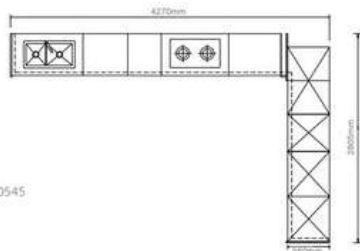

SOMMAROY PLCC23028

PET

Door Style: YMP053, YMP001P, YMA001P
Door Finish: PWMP2033, PWMP2032, PWMA0545
Countertop: PWTY1048