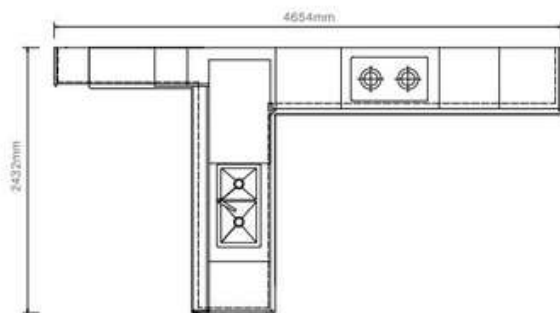

SAMPLE

ANNE PLCC22104

Spray Lacquer

Door Style: YMK192, YMK188B, YMG173, YMK188A

Door Finish: Spray Lacquer PWMK7020, PWMG0260.

Countertop: PWTE0067