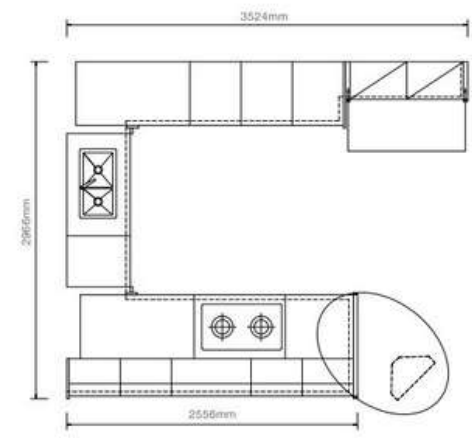

BERNARD PLCC22094

PVC Foil
Door Style: YMG174, YMG175
Door Finish: PVC PWMG0260, PWMG0261
Countertop: PWTE0070