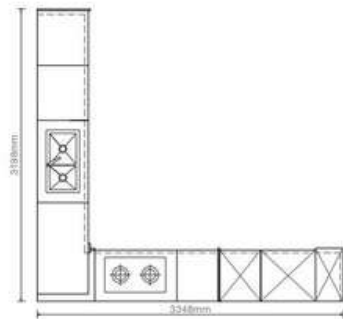

The visual style of Sherwood is a triumph of modern minimalism. Rational layout and divisions together carry out a clean look. Open metal shelves and wall cabinets have come to frame the space, a shade of light grey softening the outline of the kitchen. It is a blend of modernism and extreme simplicity. Pure white units in the middle is an extra stroke to bring a touch of splendour and glamour into the house.