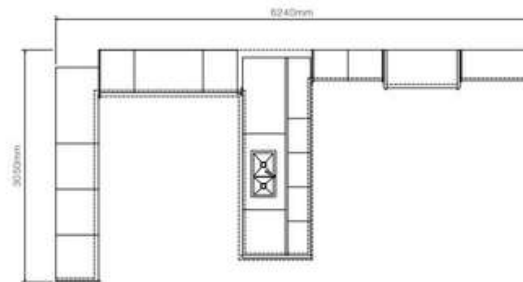

SICILIAN HOLIDAY

PLCC23031

PVC Foil

Door Style: YMG227, YMG228, YMG229, YMG230

Door Finish: PWMG1385

Countertop: PWTE0084

SAMPLE

ZEPPELIN PLCC21113