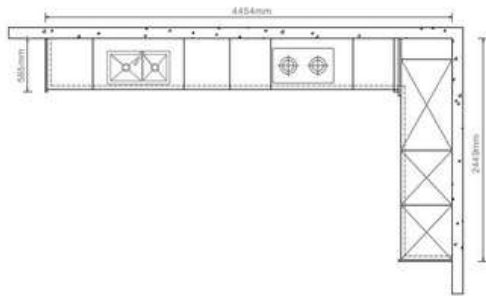

SAMPLE

SAMPLE

MANZANILLO PLCC20101

PVC Foil

Door Style: YMG088 Door Finish: PVC.PWMG0061
 Countertop: PWTY1031

Simple and elegant lines of the doors make the cabinet look clean and graceful, the high-class white material gives it more aesthetic intension, and the striped glass makes it clear and clean. Light white PVC foil matches the brushed brass elements nicely. Exquisite and high-class PVC material with its matt and soft texture could fit a variety of decorative styles.