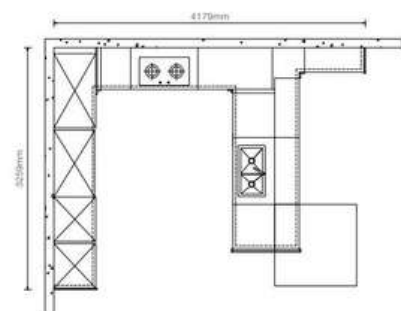

STARRY PLCC22195

UV Lacquer

Door Style: YMC003, YMA001

Door Finish: UV Lacquer PWMC0110, PWMC0111+Melamine PWMA0356

Countertop: PWTE0067