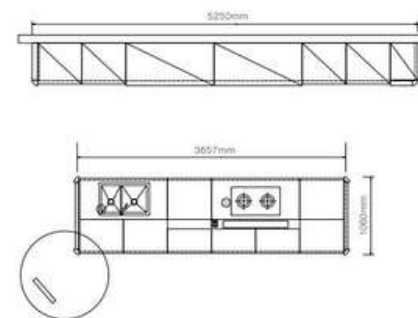

GREENBERG PLCC23020

Wood Veneer

Door Style: YMN082, YMN083, YMN001

Door Finish: PWMN1001

Countertop: PWTE0005