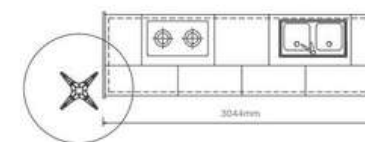

RODIN PLCC22031

Wood Veneer

Door Style: YMN053, YMN054
Door Finish: Wood Veneer PWMN0008, PWMN0009
Countertop: PWTE0005