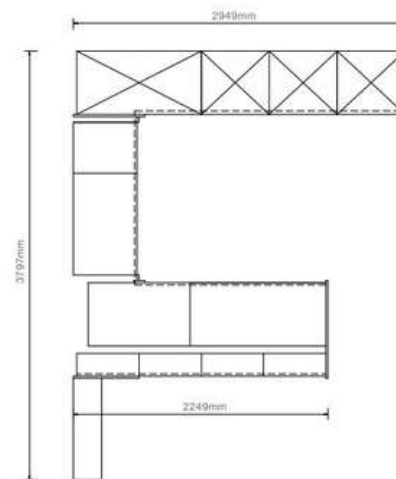

CEZANNE PLCC22092

PVC Foil

Door Style: YMG168, YMG167

Door Finish: PVC PWMG0254, PWMG0255+Melamine PWMA0269

Countertop: PWTE0048