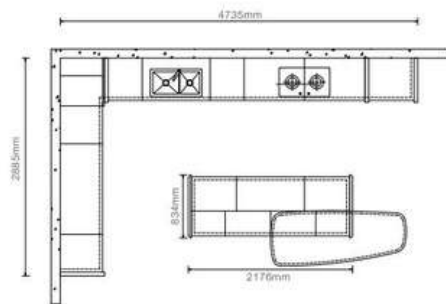

DEWROMA PLCC22101

PVC Foil

Door Style: YMG170, YMG171, YMG172, YMG139

Door Finish: PWMG0257, PWMG0266, PWMG0258

Countertop: YTE001G/YTE008, PWTE0030