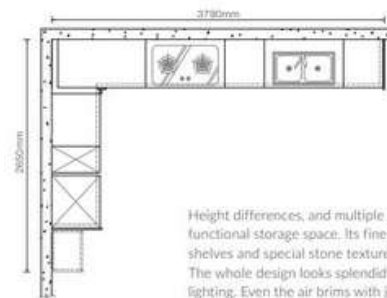

ODE TO JOY PLCC18082

HPL

Door Style: YMF001

Door Finish: HPL PWMF0047, PWMF0017

Countertop: PWTY1008

Height differences, and multiple space levels, enable clear divisions of functional storage space. Its fine details including glass doors, metal shelves and special stone texture elements, reveal its striking industrial style. The whole design looks splendid in white, and dazzlingly beautiful with the lighting. Even the air brims with joy and ecstasy.