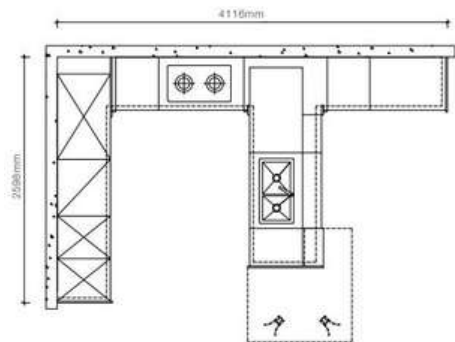

CAMON PLCC22046

Melamine

Door Style: YMA001

Door Finish: Melamine PWMA0350, PWMA0351, PWMA0215

Countertop: PWTY1092