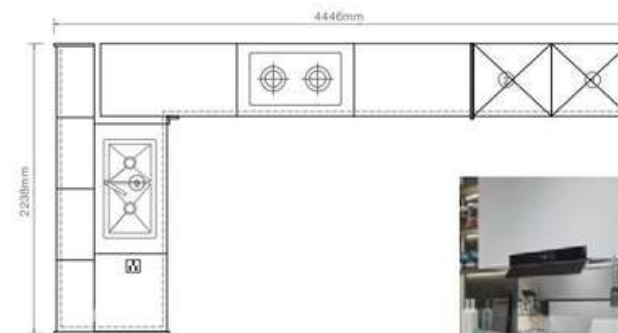

CADDO PLCC21347

UV Lacquer

Door Style: YMC003

Door Finish: UV Lacquer PWMC0064, PWMC0029

Countertop: PWTY1008