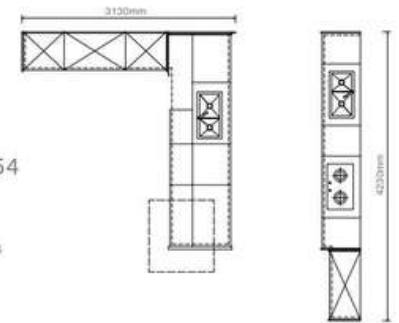

MEDELLIN PLCC22054

Melamine

Door Style: YMA001
Door Finish: Melamine.PWMA0353, PWMA0354
Countertop: PWTE0049