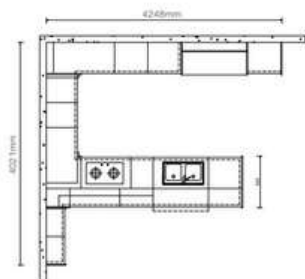

LEYAH PLCC22011

Sintered Surface

Door Style: YME015, YME016, YME019, YMN052
Door Finish: PWM0020, PWMN3066
Countertop: YTS005A, PWTY2020