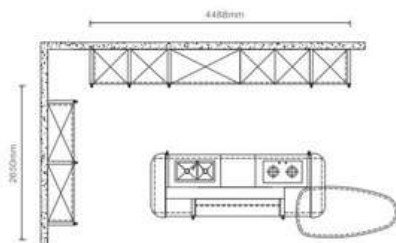

SAMPLE

SAMPLE

NIER PLCC22026

Wood Veneer

Door Style: YMN001

Door Finish: Wood Veneer PWMN0005, PWMN0006

Countertop: PWTE0022

NITA PLCC23023