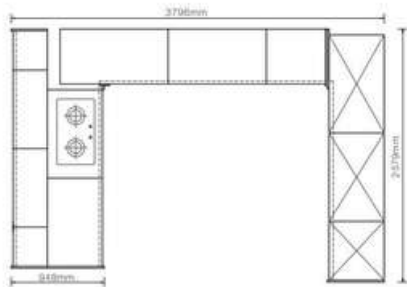

ELYSEES PLCC20016

Lacquer

Door Style: YMK001, YMC004
Door Finish: Lacquer PWWK1053, UV Lacquer PWWC0032
Countertop: PWTE0005

A muted palette of gray lacquer matches the skin-like wood grain texture, and seems harmonious with ultra-narrow aluminum frame in champagne color. A clear and graceful silhouette begins manifesting itself with those simple lines. Stepping into this bright and refreshing kitchen, you may feel as if you were wandering on Avenue des Champs-Élysées, known as world's most beautiful avenue.