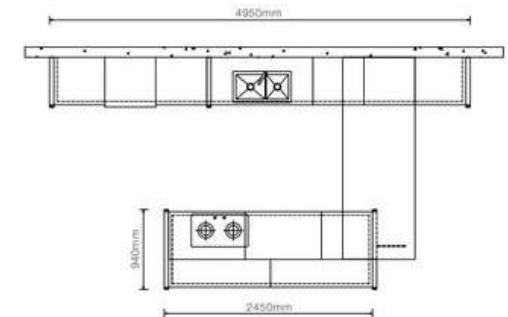

ELEGANT BLOSSOM

PLCC20103

Wood Veneer

Door Style: YMM090

Door Finish: PWMM2092

Countertop: YTE001D, PWTE0023