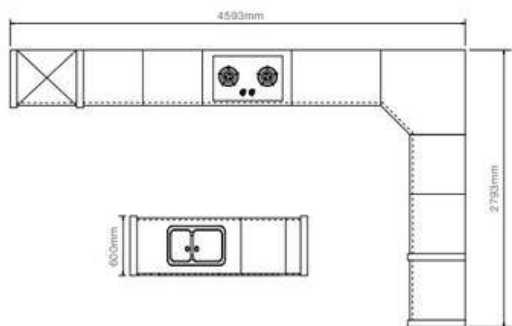

SAMPLE

SAMPLE

ANNECY TOWN PLCC16120

Solid Wood

Door Style: YMM035A, YMM035B

Door Finish: PWMM2023

Countertop: YT5004B, PWTY2006

AURORA PLCC23040

Melamine

Door Style: YMA001P

Door Finish: PWMA0537, PWMA0536, PWMA0237

Countertop: PWTY1107