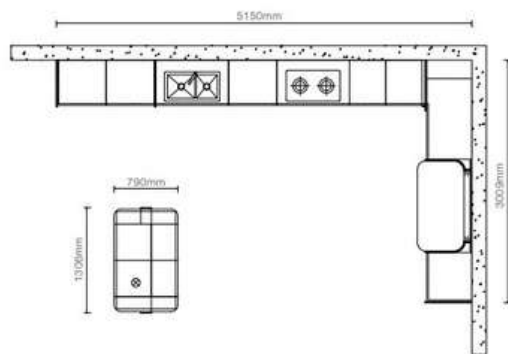

BROCADE PLCC23039

Melamine

Door Style: YMA119, YMA120, YMA001P

Door Finish: PWMA0539, PWMA0538

Countertop: PWTY1110