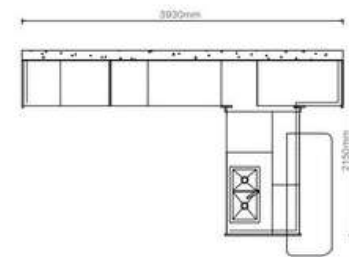

SONG FOR YOU PLCC23034

UV Lacquer

Door Style: YMC003P, YMA001P
Door Finish: PWMC0163, PWMA0237
Countertop: PWTY1048