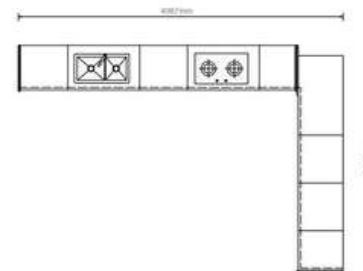

MOYEN PLCC23033

UV Lacquer

Door Style: YMC048, YMC003P

Door Finish: PWMC0161, PWMC0162, PWMC0164

Countertop: PWTE0022