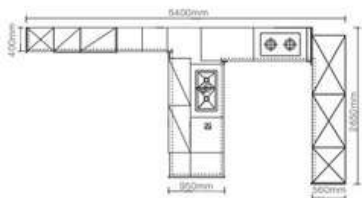

SWAN LAKE PLCC21128

UV Lacquer

Door Style: YMC018, YMK001

Door Finish: UV Lacquer PWMC0061, Lacquer BWMK2011, Melamine PWMA0127

Countertop: PWTY1031

The design idea is drawn from Swan Lake by Tchaikovsky; As a ballerina in white dress, with her black veil, enters a moonlit clearing in the forest, there she dances and rises like a magnificent swan in flight. Her swaying dress has stirred up an ever-widening circle of ripples. Shadow falls on the lake, disperses with water until it finally drifts away into the morning haze. It seems that everything is immersed in an air of tranquility and elegance.

TANGULA PLCC20032

Spray Lacquer

Door Style: YMK122A

Door Finish: Spray Lacquer PWMK7005, Melamine PWMA0122

Countertop: PWTE0008