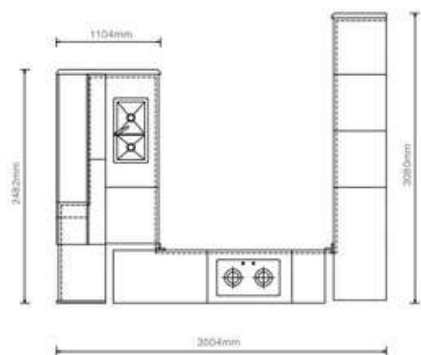

SAMPLE

FEICHE PLCC23003

PVC Foil

Door Style: YMG065, YMC003
Door Finish: PWMG1383, PWMG1382, PWMC0160
Countertop: PWTE0048