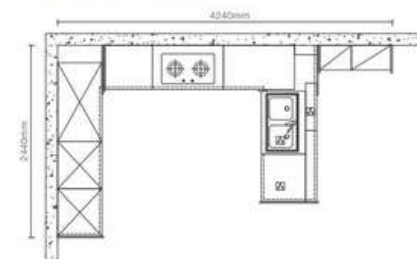

MAGIC Q IV PLCC21405

UV Lacquer

Door Style: YMC020, YMC010, YMC003, YMF001, YMA001
Door Finish: UV lacquer PWMC0081 Countertop: PWTE0008