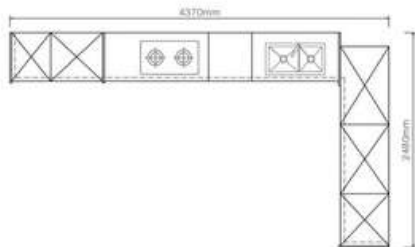

SERENADE PLCC21339

Style: Entry Luxury

Door Style: YMC003/YMC017, YMA001

Door Finish:

UV Lacquer PWM0060, Melamine PWMA0119

Countertop: PWTE0034

Neutral grey color and wood grain texture is a classical colour combination that manifests an attitude of modesty. Rows of thickened shelves line up with glass doors, bringing about a sense of structure. Minimalism is also emphasized in the fine details such as its narrow wall cabinet system, simple layout and integrated handle design. The image overall produces the impression of coolness and oozes out an ambience of sharpness.