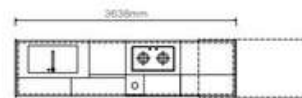

RIPPON PLCC22212

Sintered Surface

Door Style: YME004, YMK001
Door Finish: PWME0008, PWMK5004, PWMK5005
Countertop: PWTE0041, PWTE004D