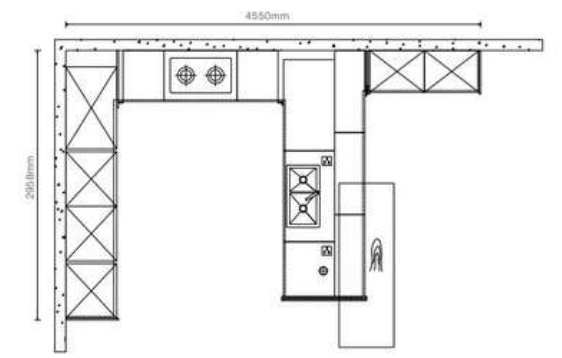

BERNARD PLCC22094

PVC Foil
 Door Style: YMG174, YMG175
 Door Finish: PVC PWMG0260, PWMG0261
 Countertop: PWTE0070

BREEZY PLCC22126

PET
 Door Style: YMP001, YMK001
 Door Finish: PET PWMP2024, PWMP2025
 Countertop: PWTE0067