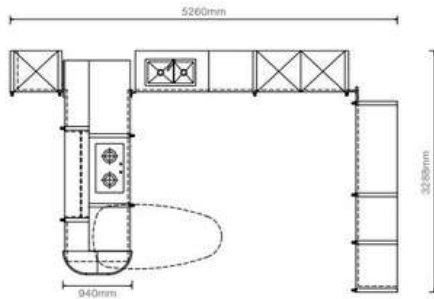

Door Style: YMC048, YMC003P

Door Finish: PWMC0161, PWMC0162, PWMC0164

Countertop: PWTE0022

MUNCH PLCC22025

Wood Veneer

Door Style: YMN055, YMND49, YMB067
 Door Finish: PWMM4007, PWMM4008
 Countertop: YTE001D, PWTE0023