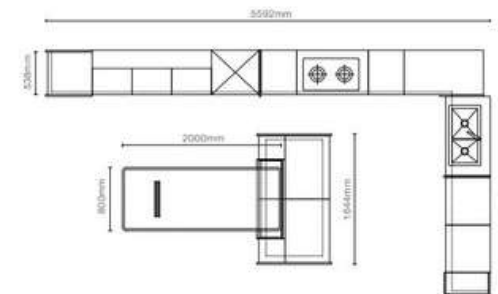

NITA PLCC23023

Spray Lacquer

Door Style: YMH104, YMH105, YMP054

Door Finish: PWMH0072, PWMH0066

Countertop: PWTY1111