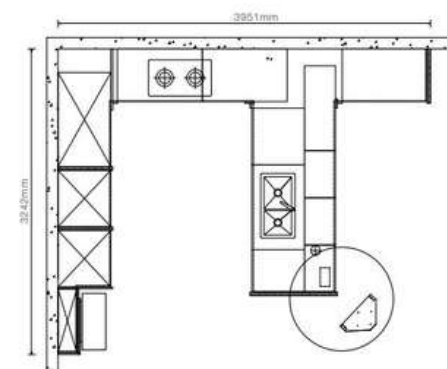

BEIRUT PLCC22194

UV Lacquer

Door Style: YMC003, YMG002, YMA001

Door Finish: UV Lacquer PWMCO112

Countertop: PWTE0031, PWTE0049