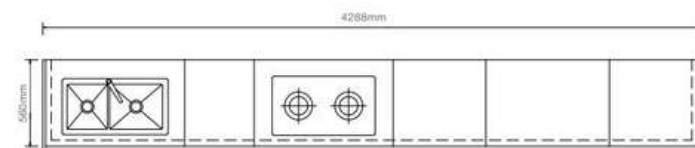

SAMPLE

ENCHANTED DREAMS PLCC21325

Lacquer

Door Style: YMK146A, YMK146B
 Door Finish: PWMK3022
 Countertop: YTE004, PWTE007

SAMPLE

FEICHE PLCC23003

PVC Foil

Door Style: YMG065, YMC003
 Door Finish: PWMG1383, PWMG1382, PWMC0160
 Countertop: PWTE0048